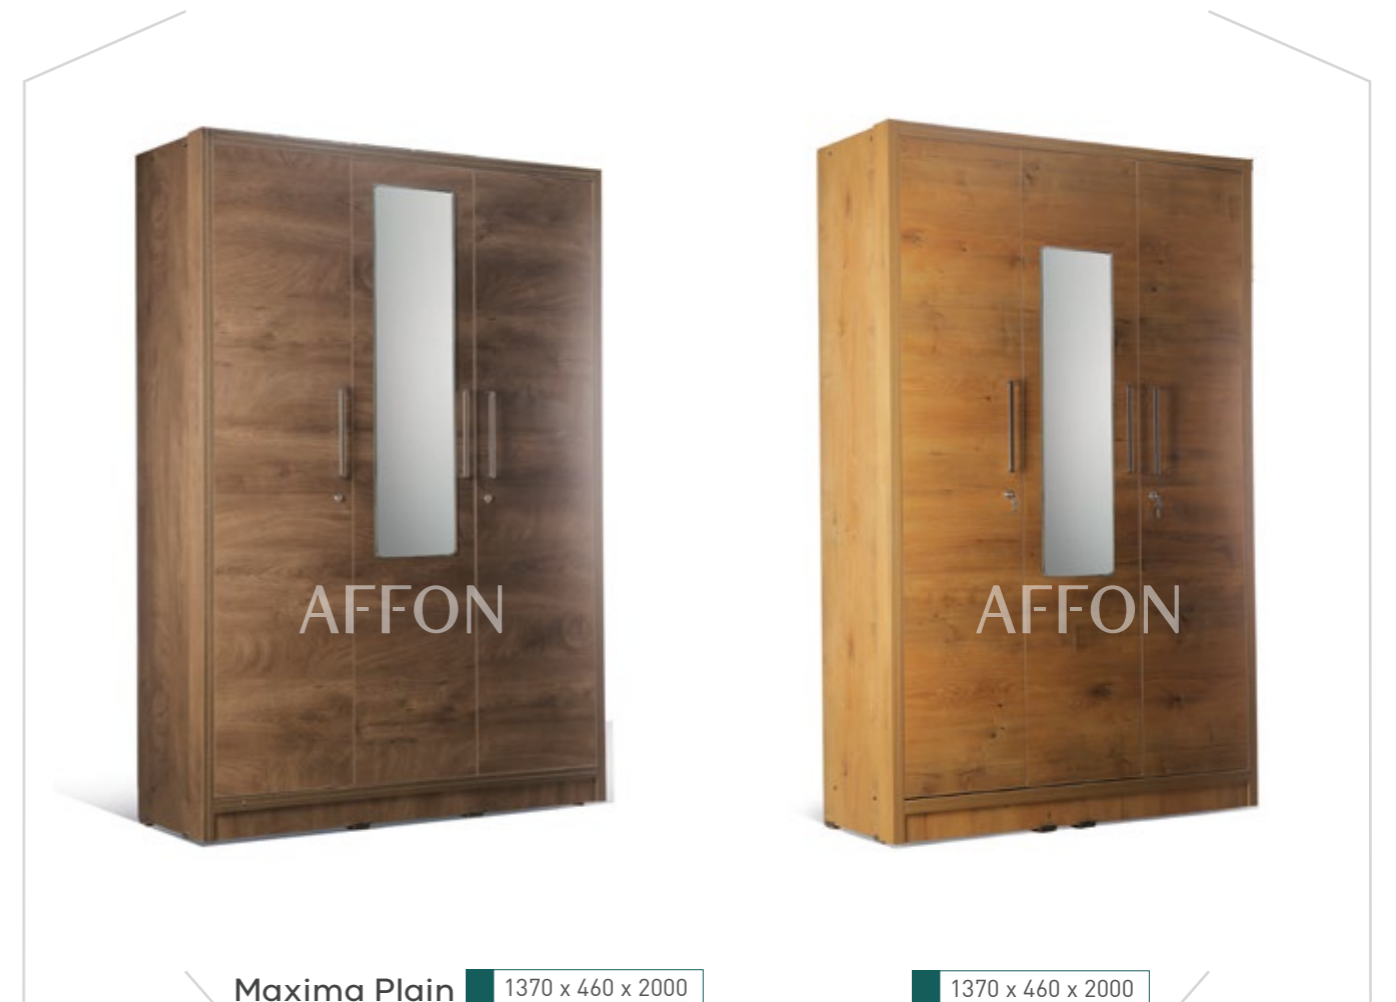

770 x 440 x 480
Dressing Table

560 x 410 x 480
Side Box

A STYLISH ERA FOR BEDROOMS

Wake up refreshed with the inimitable presence of Alluriya. Charismatic design and style that make your room more modish and elegant.

1380 x 480 x 2020
Wardrobe

1900 x 1520
Bed Cot

870 x 410 x 2010
Dressing Table

460 x 400 x 490
Side Box

**A STUNNING STORAGE
ADDITION TO YOUR ROOM**

Zigzag 610 x 360 x 1930

Daziling Gold

1220 x 430 x 800

ORGANISE WITH COURTLINESS

Style and space meet practical storage solution in our range of modern furniture.

Cloudy Credenza 820 x 420 x 1910

Credenza 460 x 460 x 1830

Luminous 610 x 310 x 1525

Dock 460 x 450 x 600