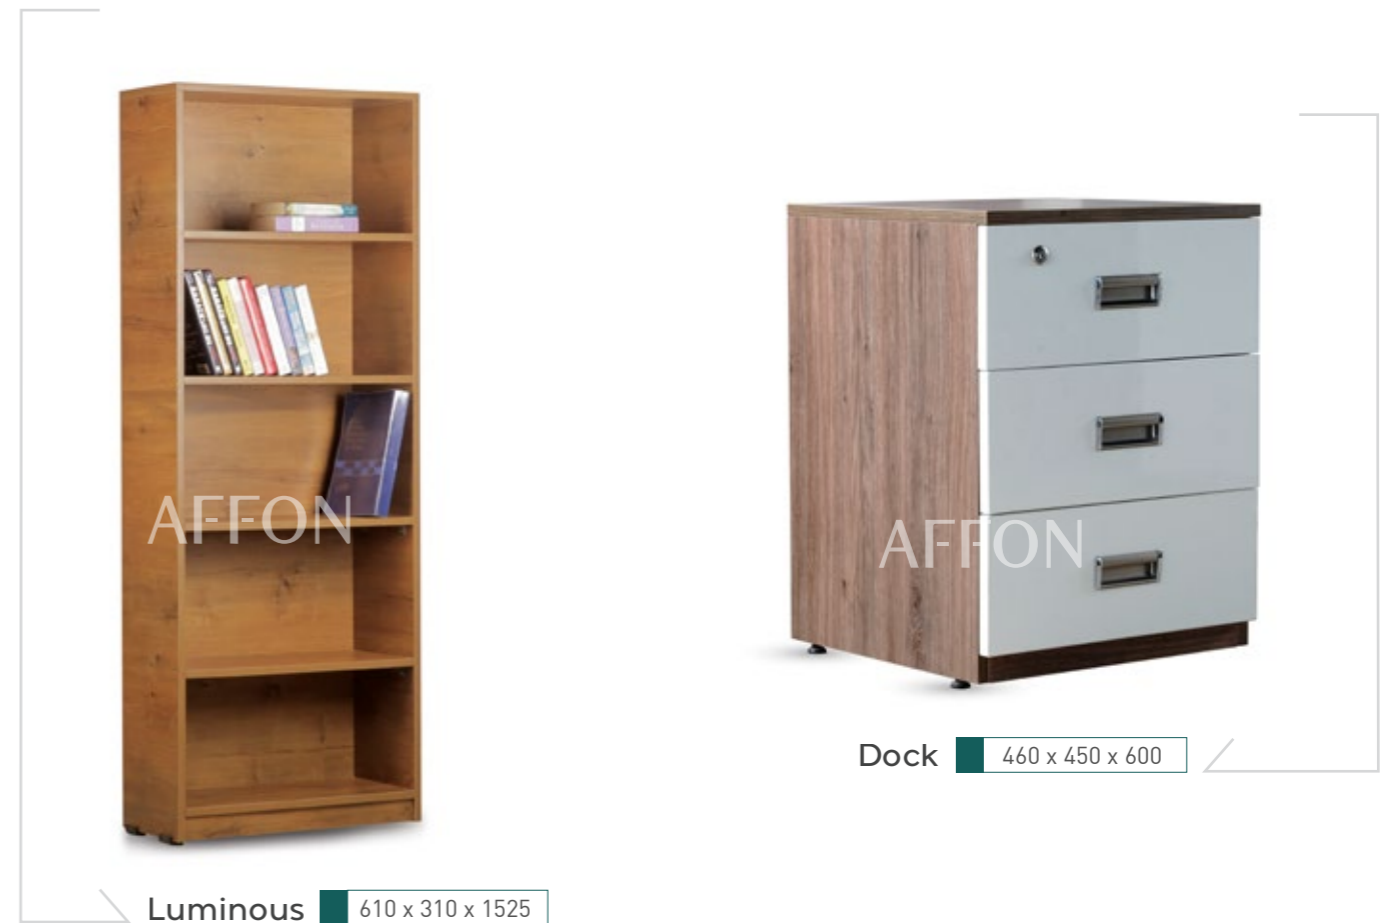

1380 x 480 x 2020
Wardrobe

1900 x 1520
Bed Cot

870 x 410 x 2010
Dressing Table

460 x 400 x 490
Side Box

**A STUNNING STORAGE
ADDITION TO YOUR ROOM**

Zigzag 610 x 360 x 1930

Daziling Gold

1220 x 430 x 800

ORGANISE WITH COURTLINESS

Style and space meet practical storage solution in our range of modern furniture.

Cloudy Credenza 820 x 420 x 1910

Credenza 460 x 460 x 1830

Luminous 610 x 310 x 1525

Dock 460 x 450 x 600